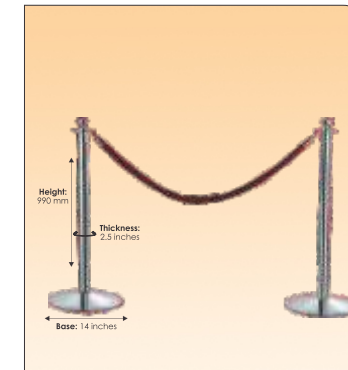

DE 33 - SOFA - SINGLE SEATER

DE 34 - SOFA - DOUBLE SEATER

DE 35 - GLASS TOP CENTRE TABLE

DE 36 - CHAIN BOLLARDS

DE 37 - REFRIGERATOR

DE 38 - PLASMA TV 42" WITH STAND

DE 39 - PIN BOARD  
0.81m W x 1.22m H

DE 40 - MESH  
0.9m W X 1.5m H

DE 41 - GARMENT STAND  
1.2m W X 1.5mH

DE 42 - WHITE LED HALOGEN (50w)

DE 43 - WARM WHITE LED HALOGEN (50w)

DE 44 - WHITE METAL HALIDE LIGHT

DE 45 - 5AMP SOCKET

DE 46 - 15AMP SOCKET

DE 47 - SPOT LIGHT

# EXHIBITION FURNITURE CATALOGUE

EXHIBITION FURNITURE  
CATALOGUE

DE 01 - COUNTER  
1m W x 0.75m H x 0.5m D

DE 02 - LOCKABLE CABINET  
1m W x 0.75m H x 0.5m D

DE 03 - NH COUNTER  
1.5m W x 1m H x 0.5m D

DE 04 - SQUARE TABLE  
0.75m W x 0.75m H x 0.75m D

DE 17 - WOODEN TOP PODIUM  
0.5m W x 0.75m H x 0.5m D

DE 18 - WOODEN TOP PODIUM  
0.5m W x 1m H x 0.5m D

DE 19 - WOODEN DOOR  
1m W x 2m H

DE 20 - OCTONORM DOOR  
1m W x 2m H

DE 05 - GLASS COUNTER  
1m W x 1m H x 0.5m D